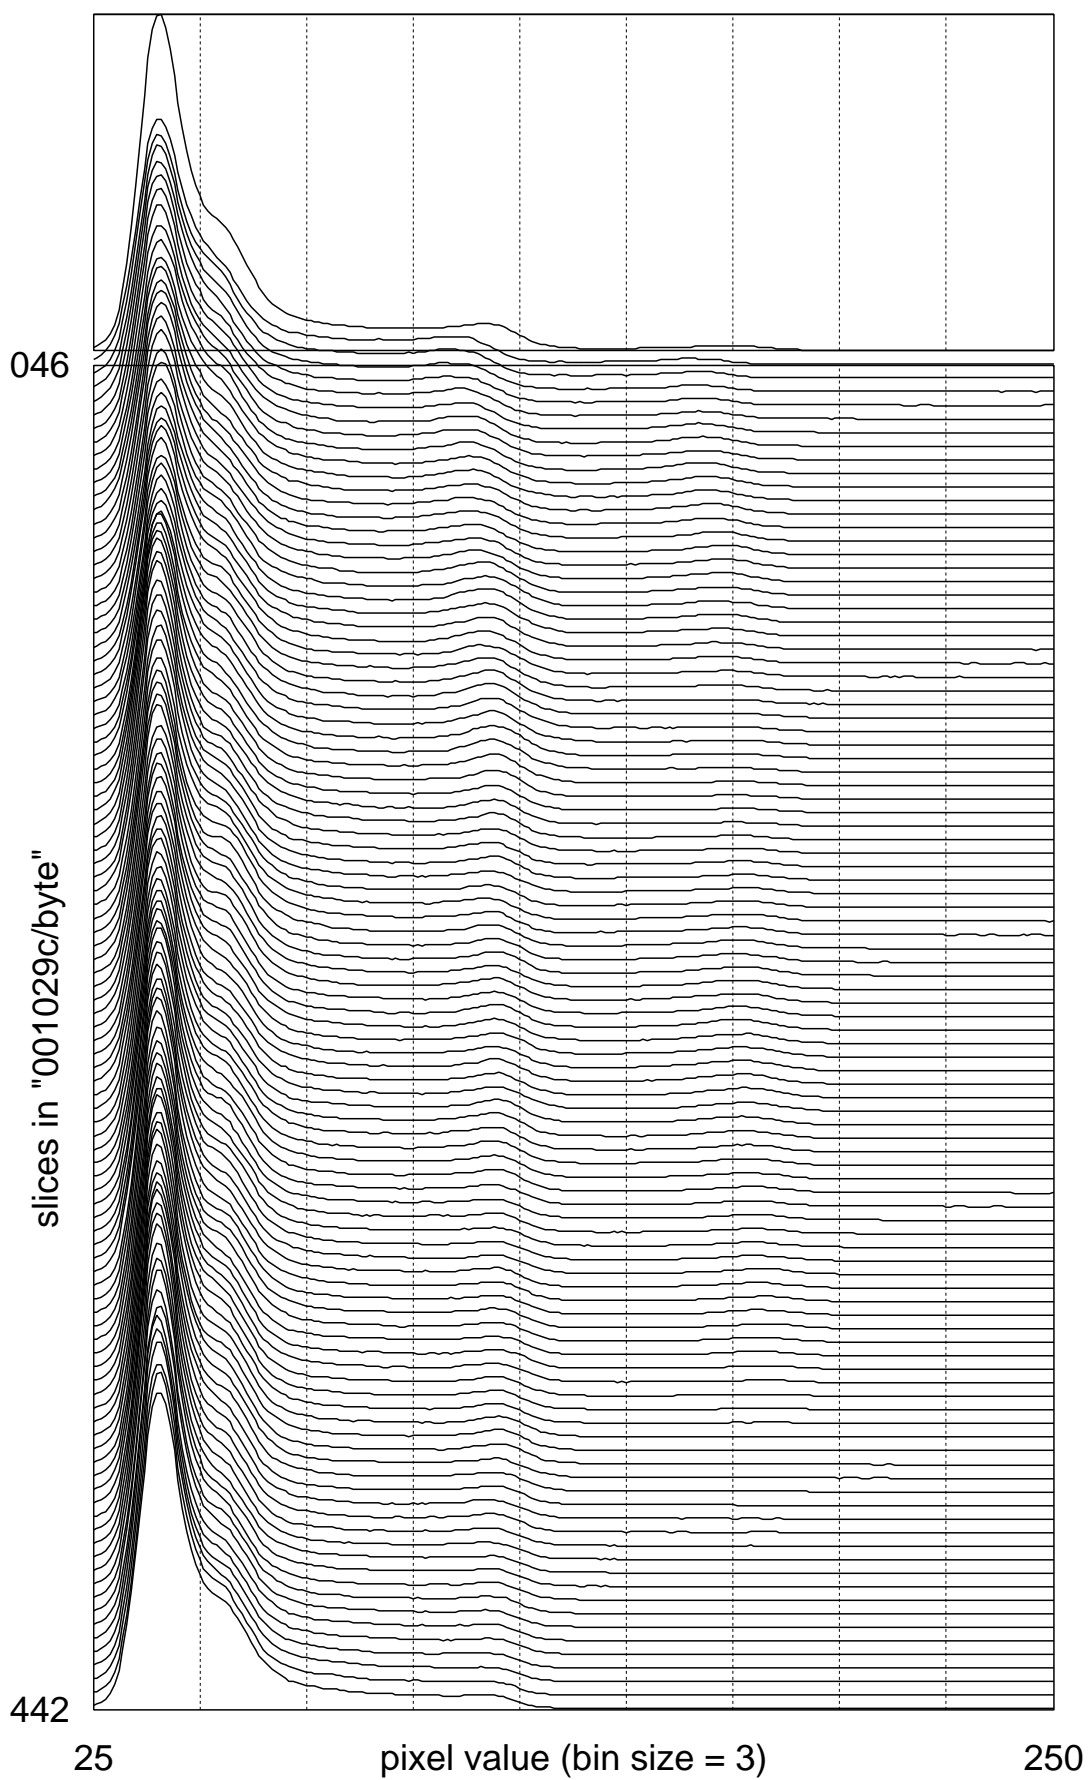

all slice in "001029c/byte" : peak value = 8976104.000000

the highest peak value = 23871.7 / height unit = 23871.7