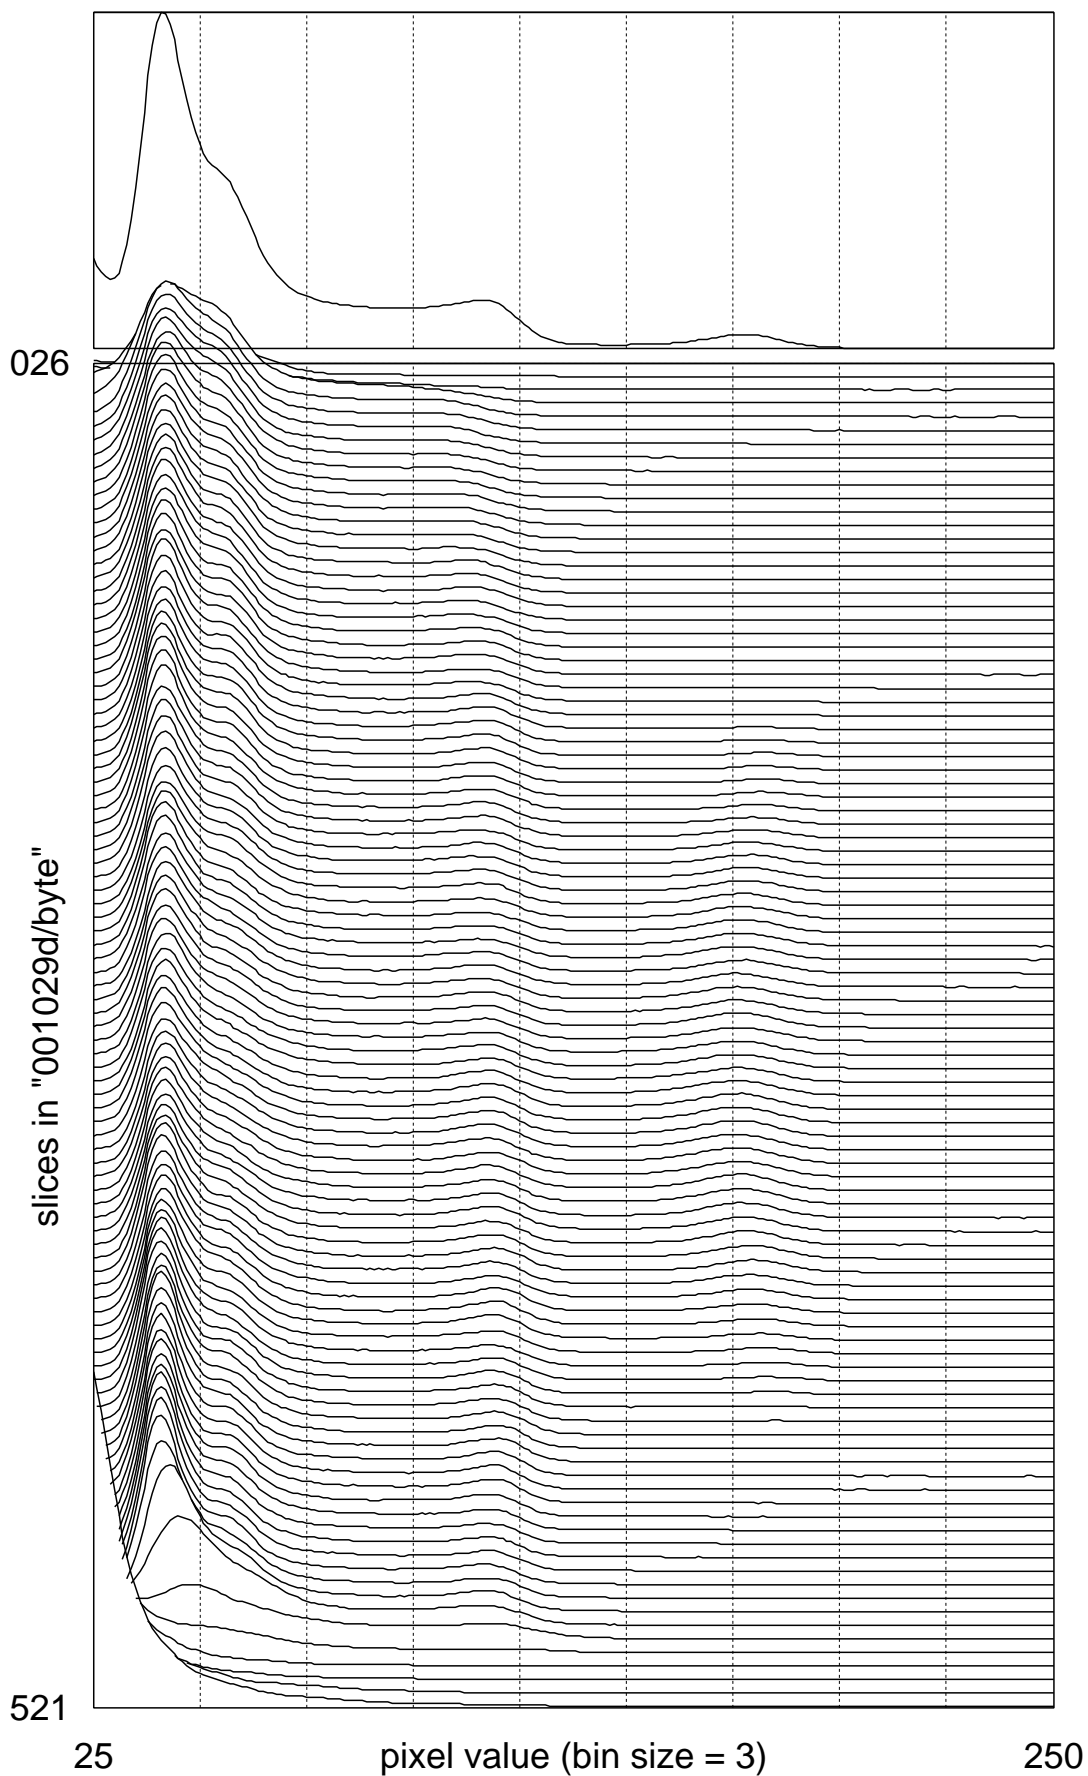

all slice in "001029d/byte" : peak value = 7154672.000000

the highest peak value = 35997.7 / height unit = 35997.7