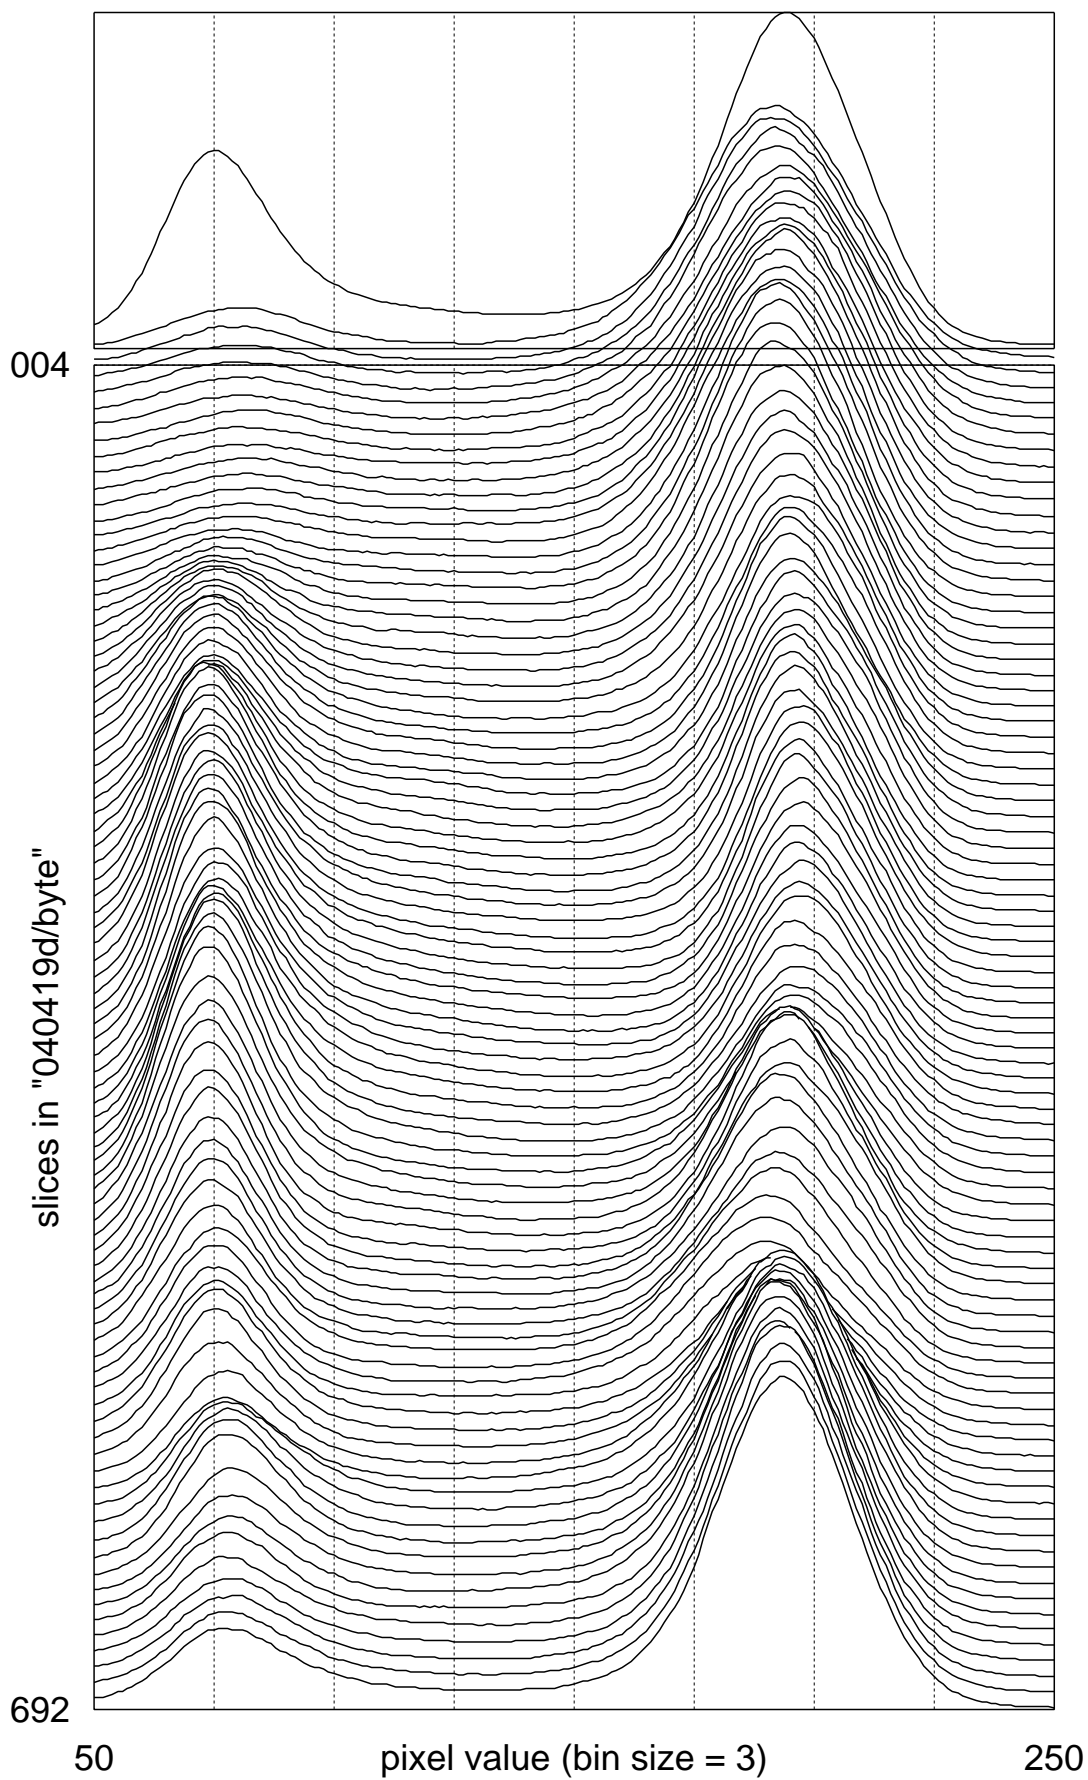

all slice in "040419d/byte" : peak value = 8129314.000000

the highest peak value = 16035.7 / height unit = 16035.7