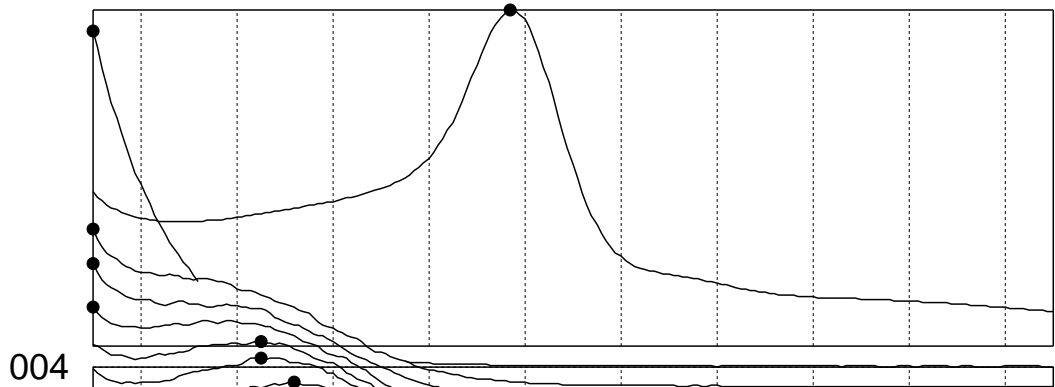

all slice in "031211i/byte" : peak value = 817179.333333

004

slices in "031211i/byte"

548

50

pixel value (bin size = 3)

250

the highest peak value = 5439 / height unit = 5439