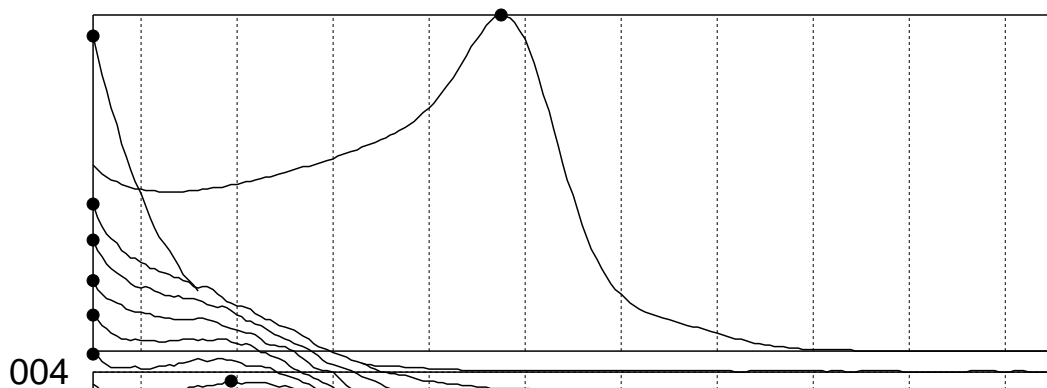

all slice in "031212h/byte" : peak value = 941541.000000

the highest peak value = 5666.67 / height unit = 5666.67