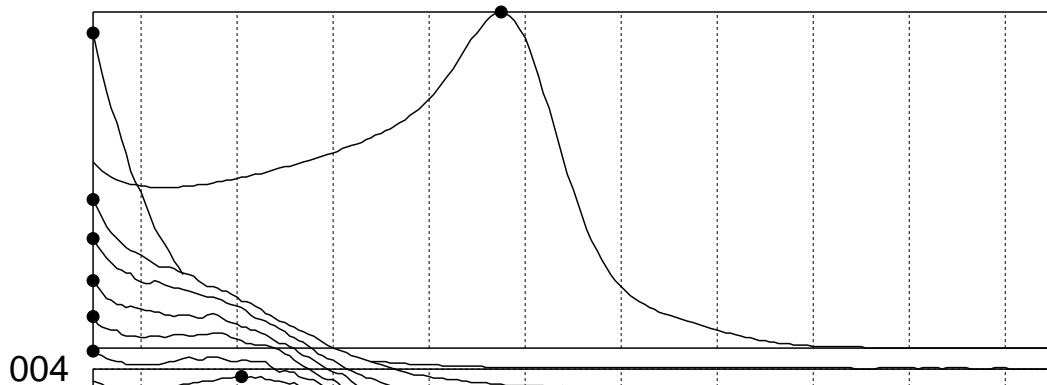

all slice in "031212i/byte" : peak value = 947030.000000

004

slices in "031212i/byte"

548

50

pixel value (bin size = 3)

250

the highest peak value = 5790 / height unit = 5790