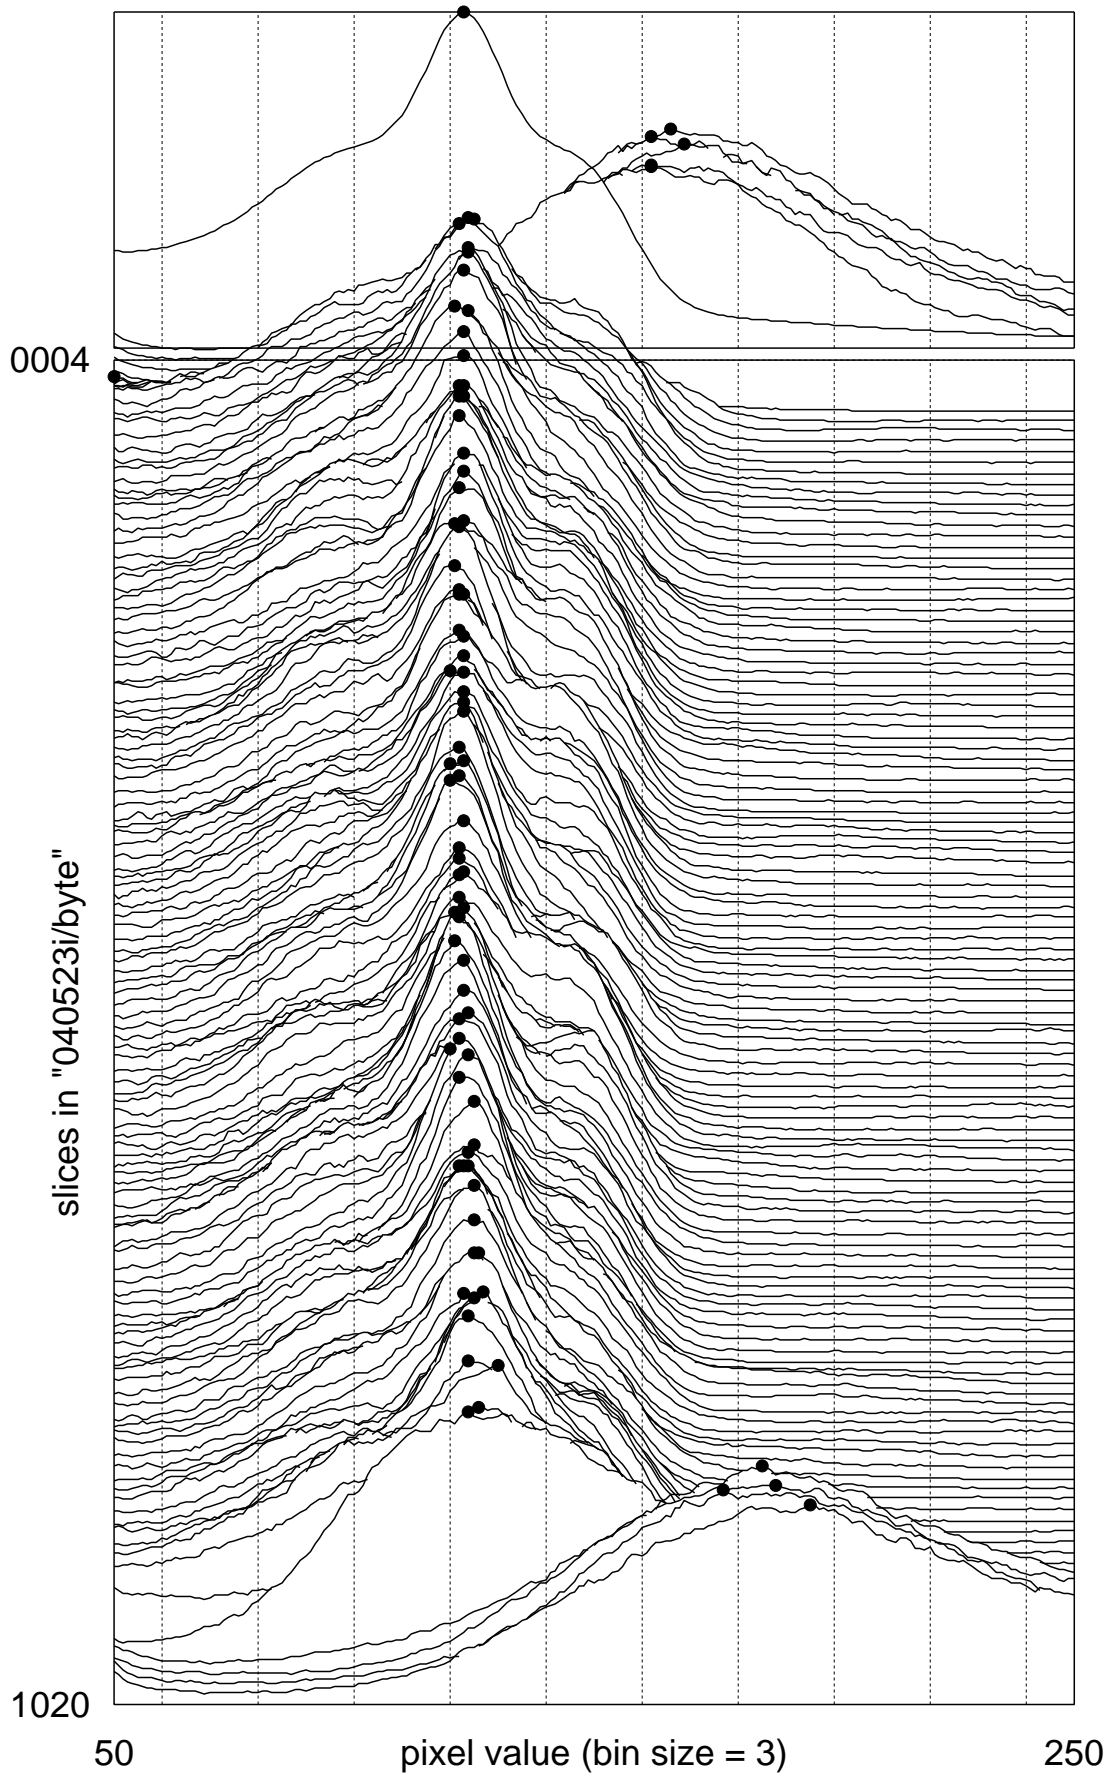

all slice in "040523i/byte" : peak value = 2150526.666667

the highest peak value = 2812.33 / height unit = 2812.33