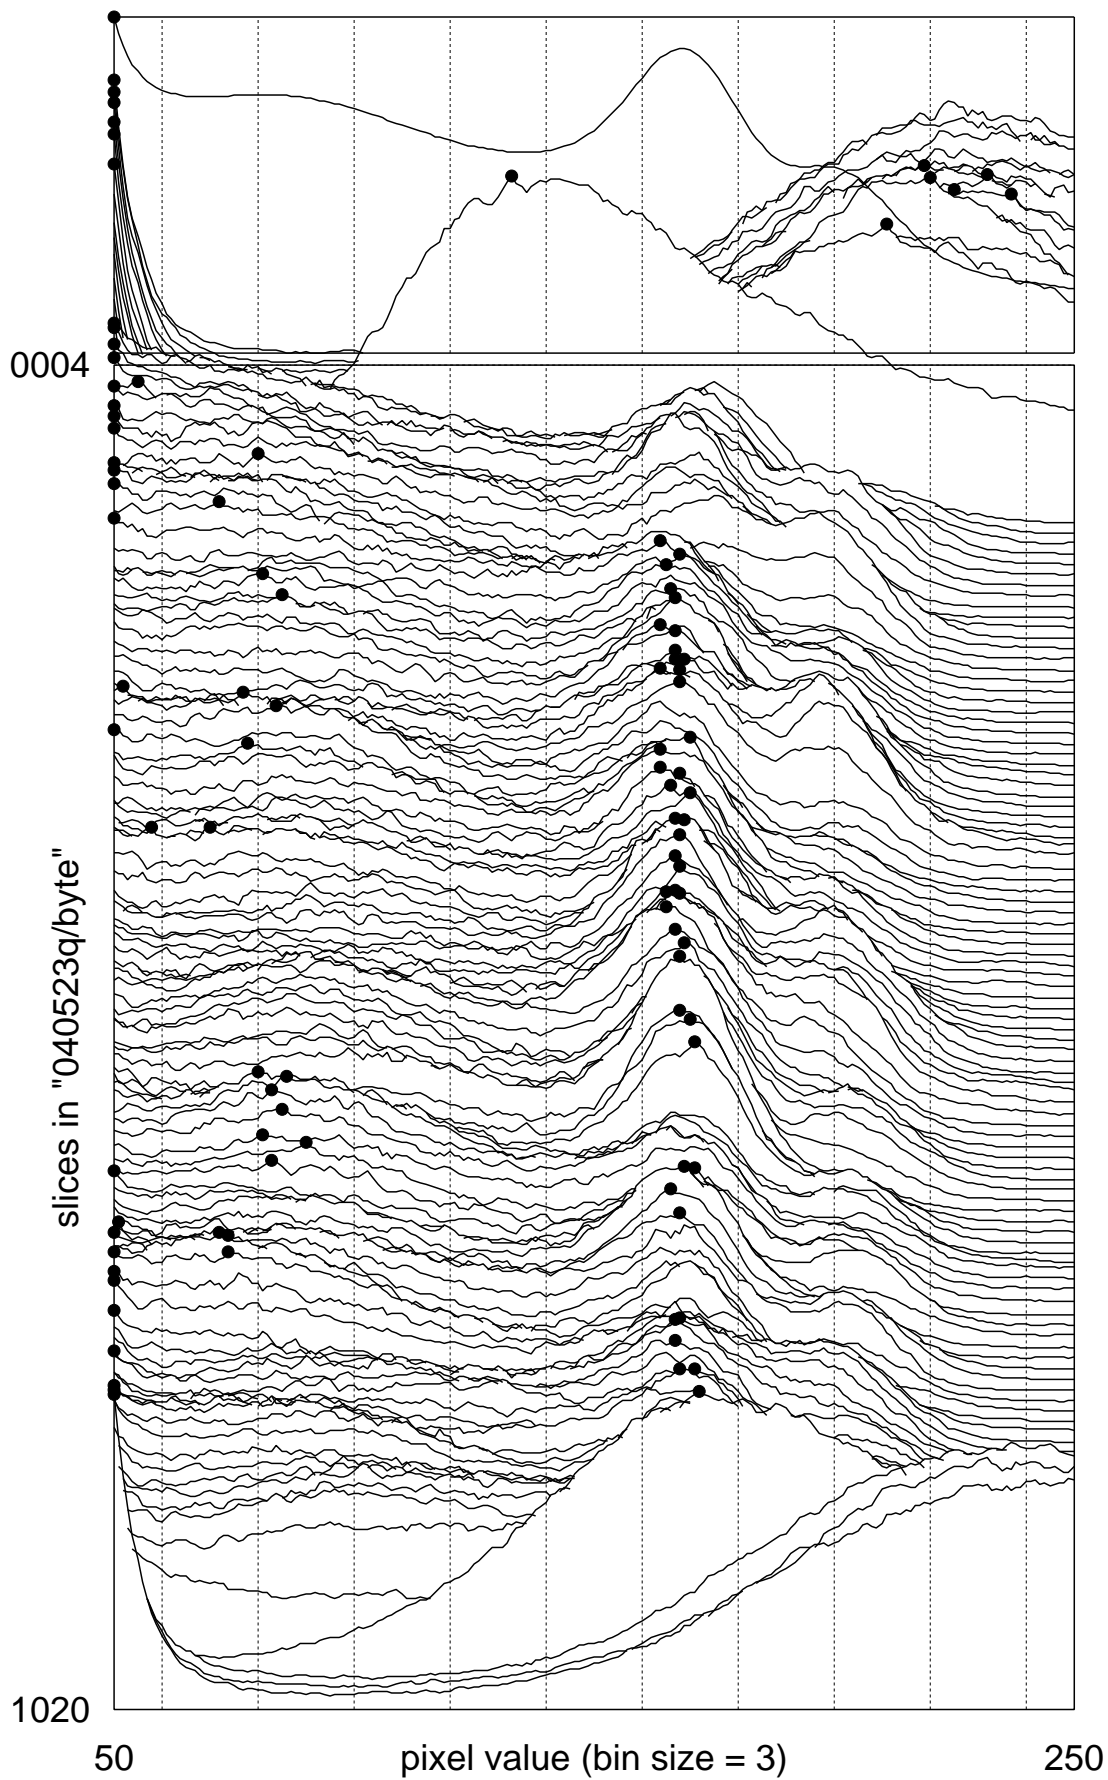

all slice in "040523q/byte" : peak value = 997822.66667

the highest peak value = 1861.33 / height unit = 1861.33