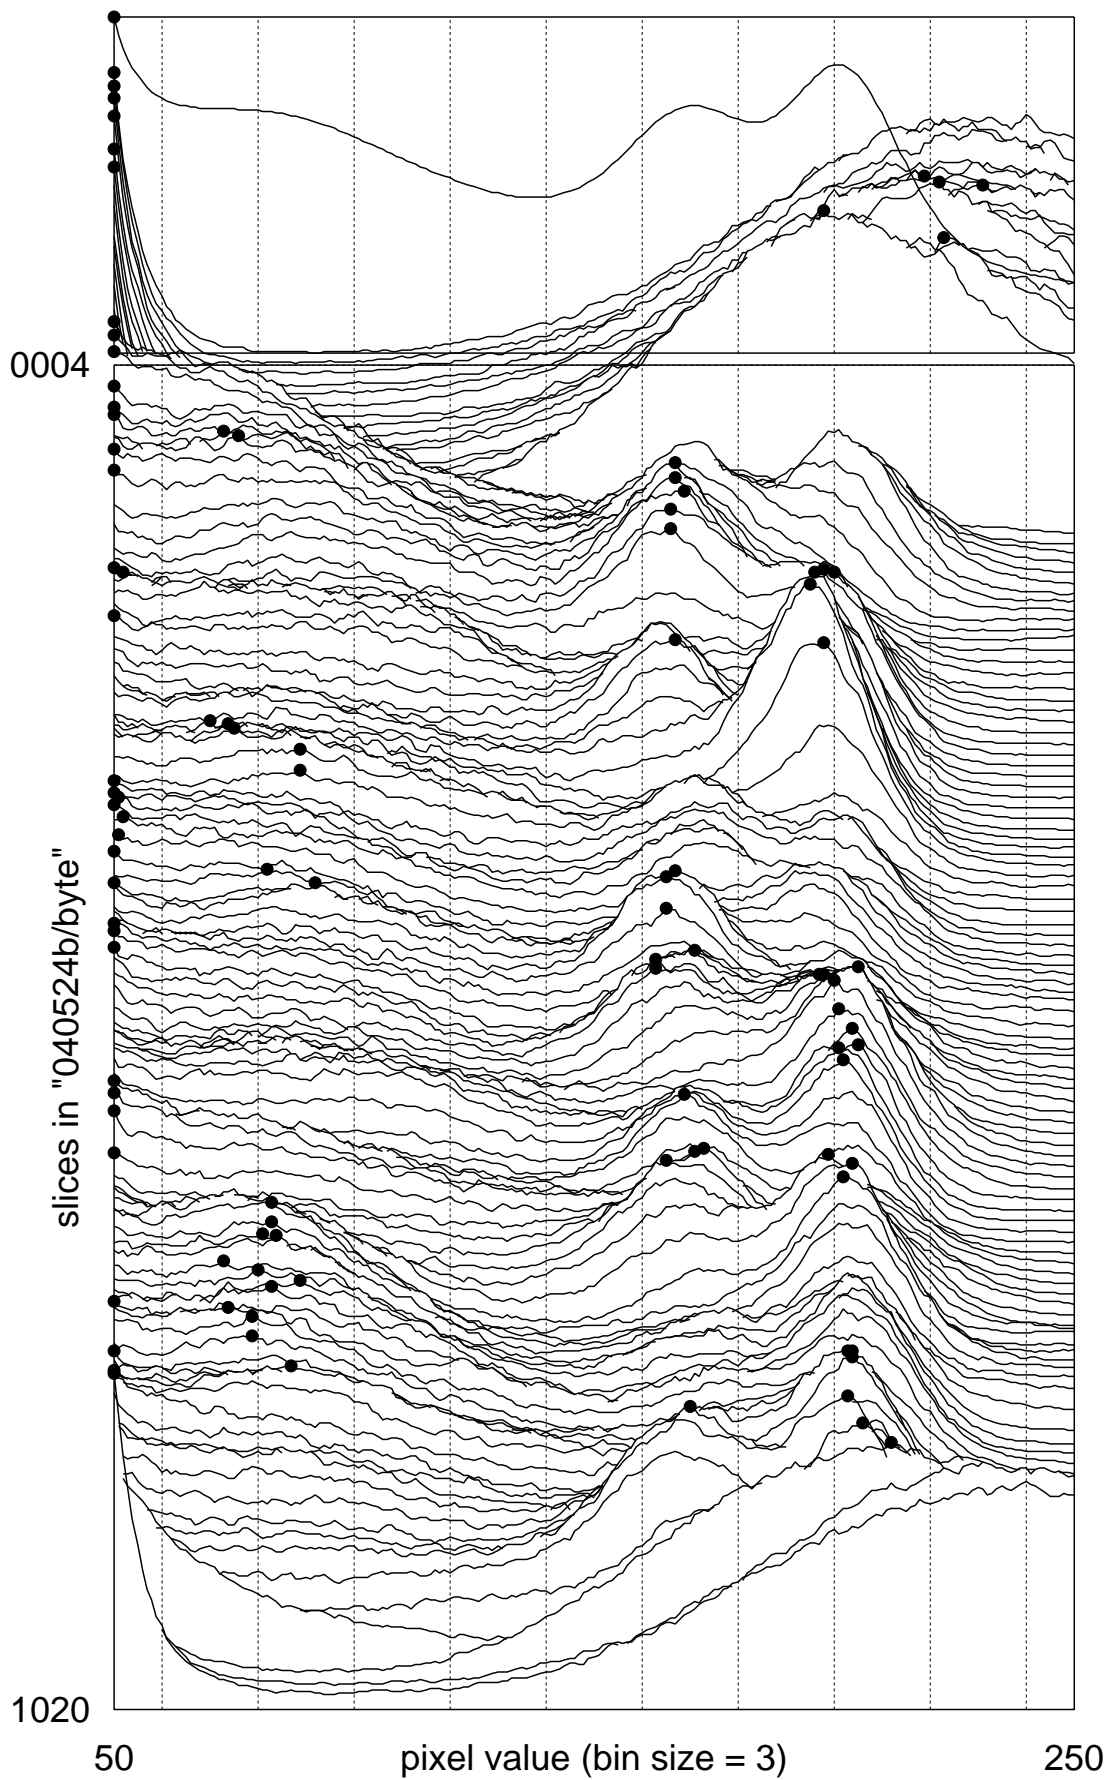

all slice in "040524b/byte" : peak value = 993338.000000

the highest peak value = 1897.67 / height unit = 1897.67