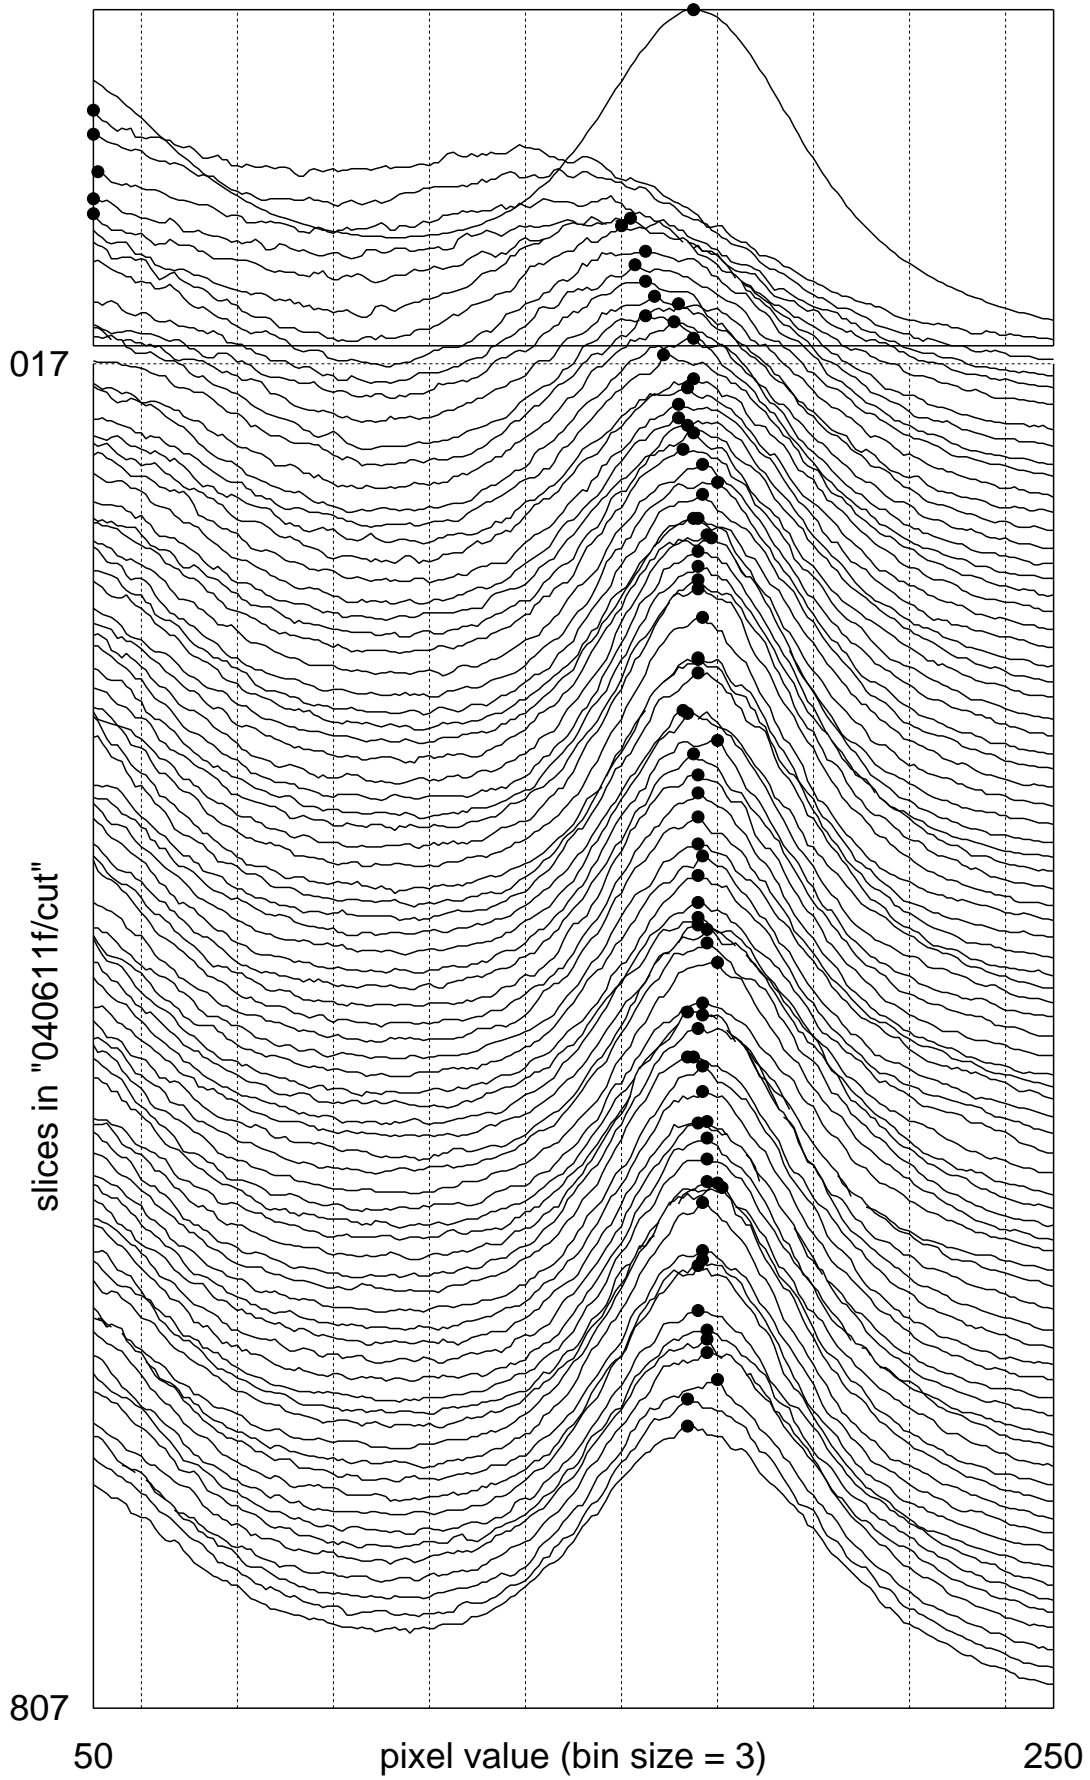

all slice in "040611f/cut" : peak value = 1928277.000000

the highest peak value = 2827.33 / height unit = 2827.33