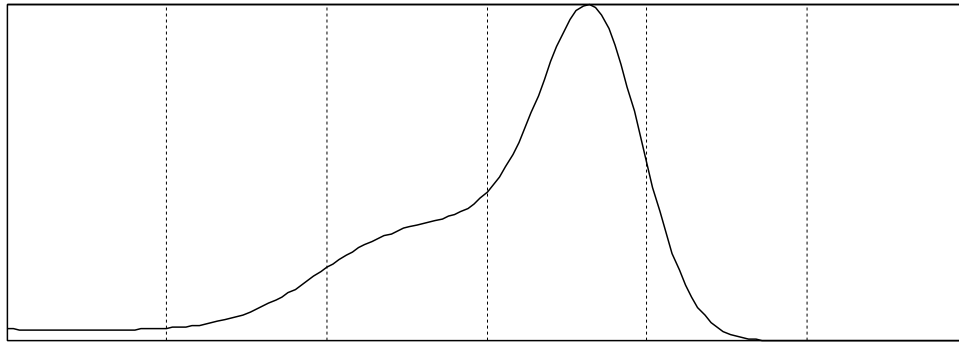

all slice in "021024f/byte" : peak value = 284796.000000

027

slices in "021024f/byte"

468

the highest peak value = 1469.67 / height unit = 1469.67

75

pixel value (bin size = 3)

225