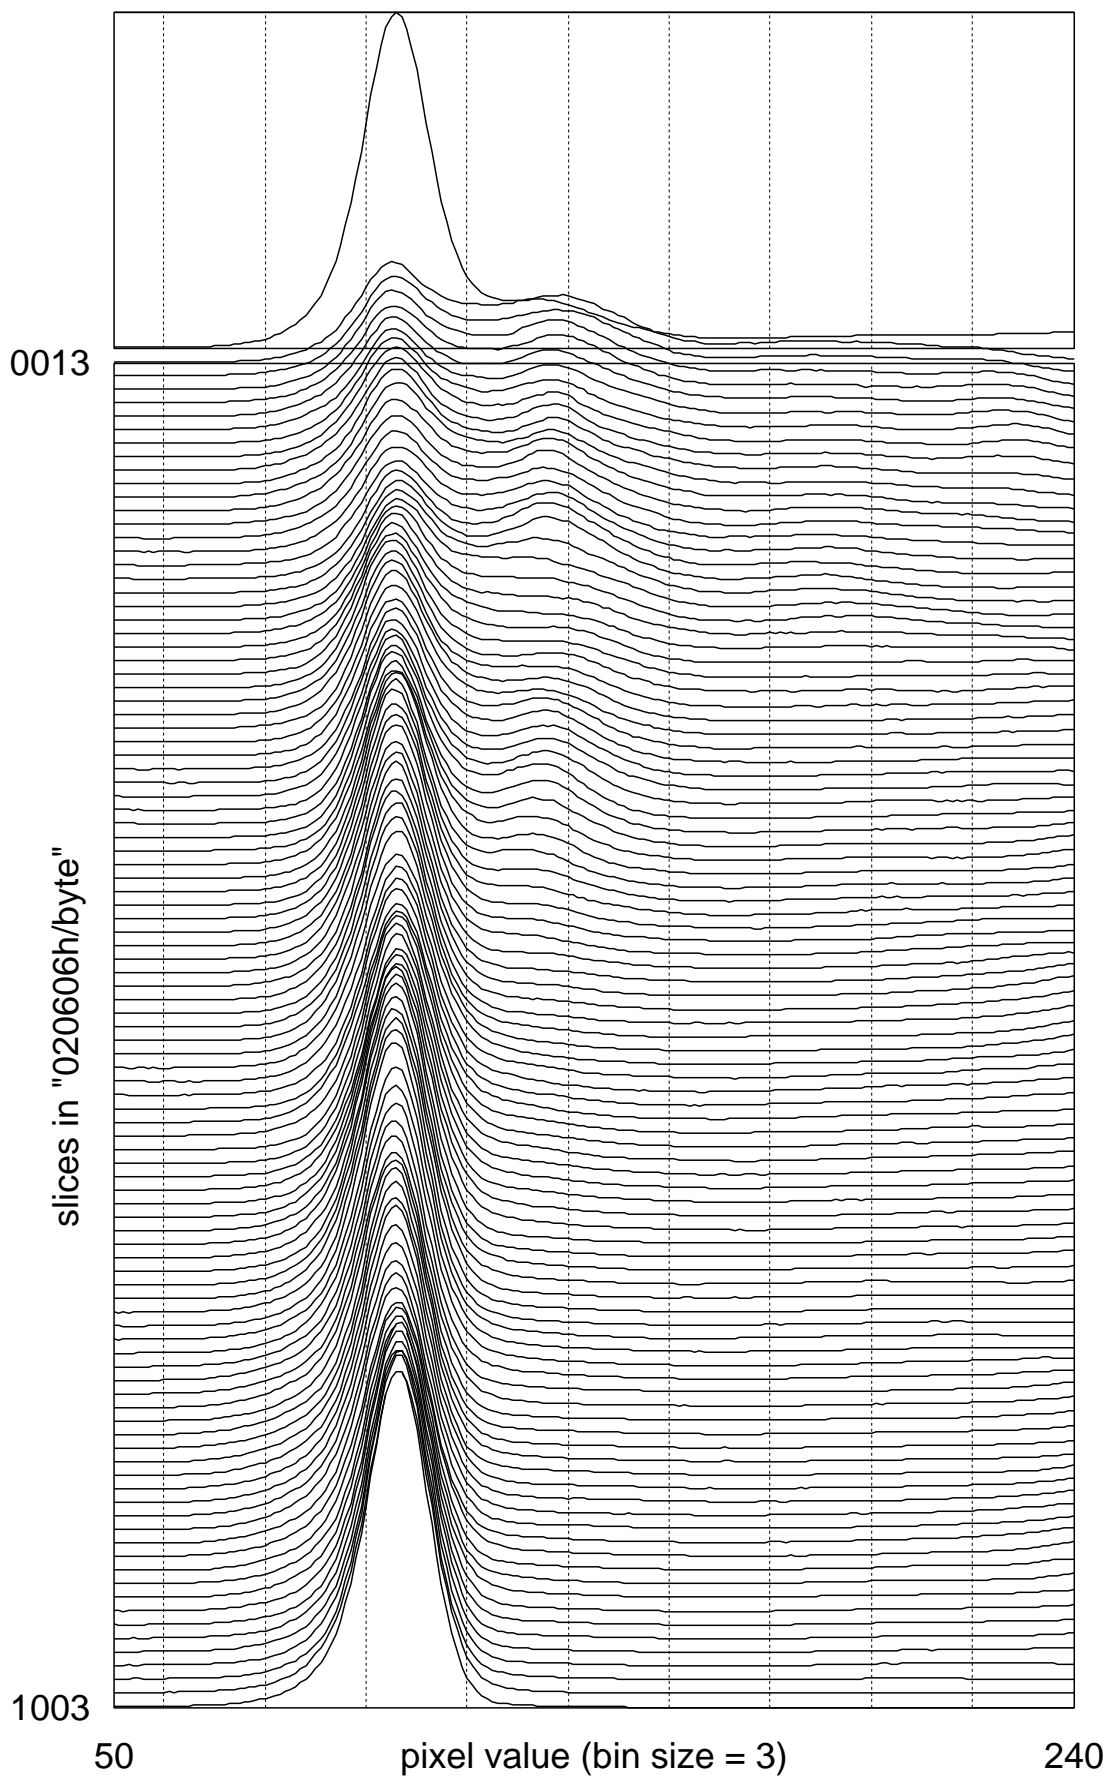

all slice in "020606h/byte" : peak value = 13595157.000000

the highest peak value = 21457 / height unit = 21457