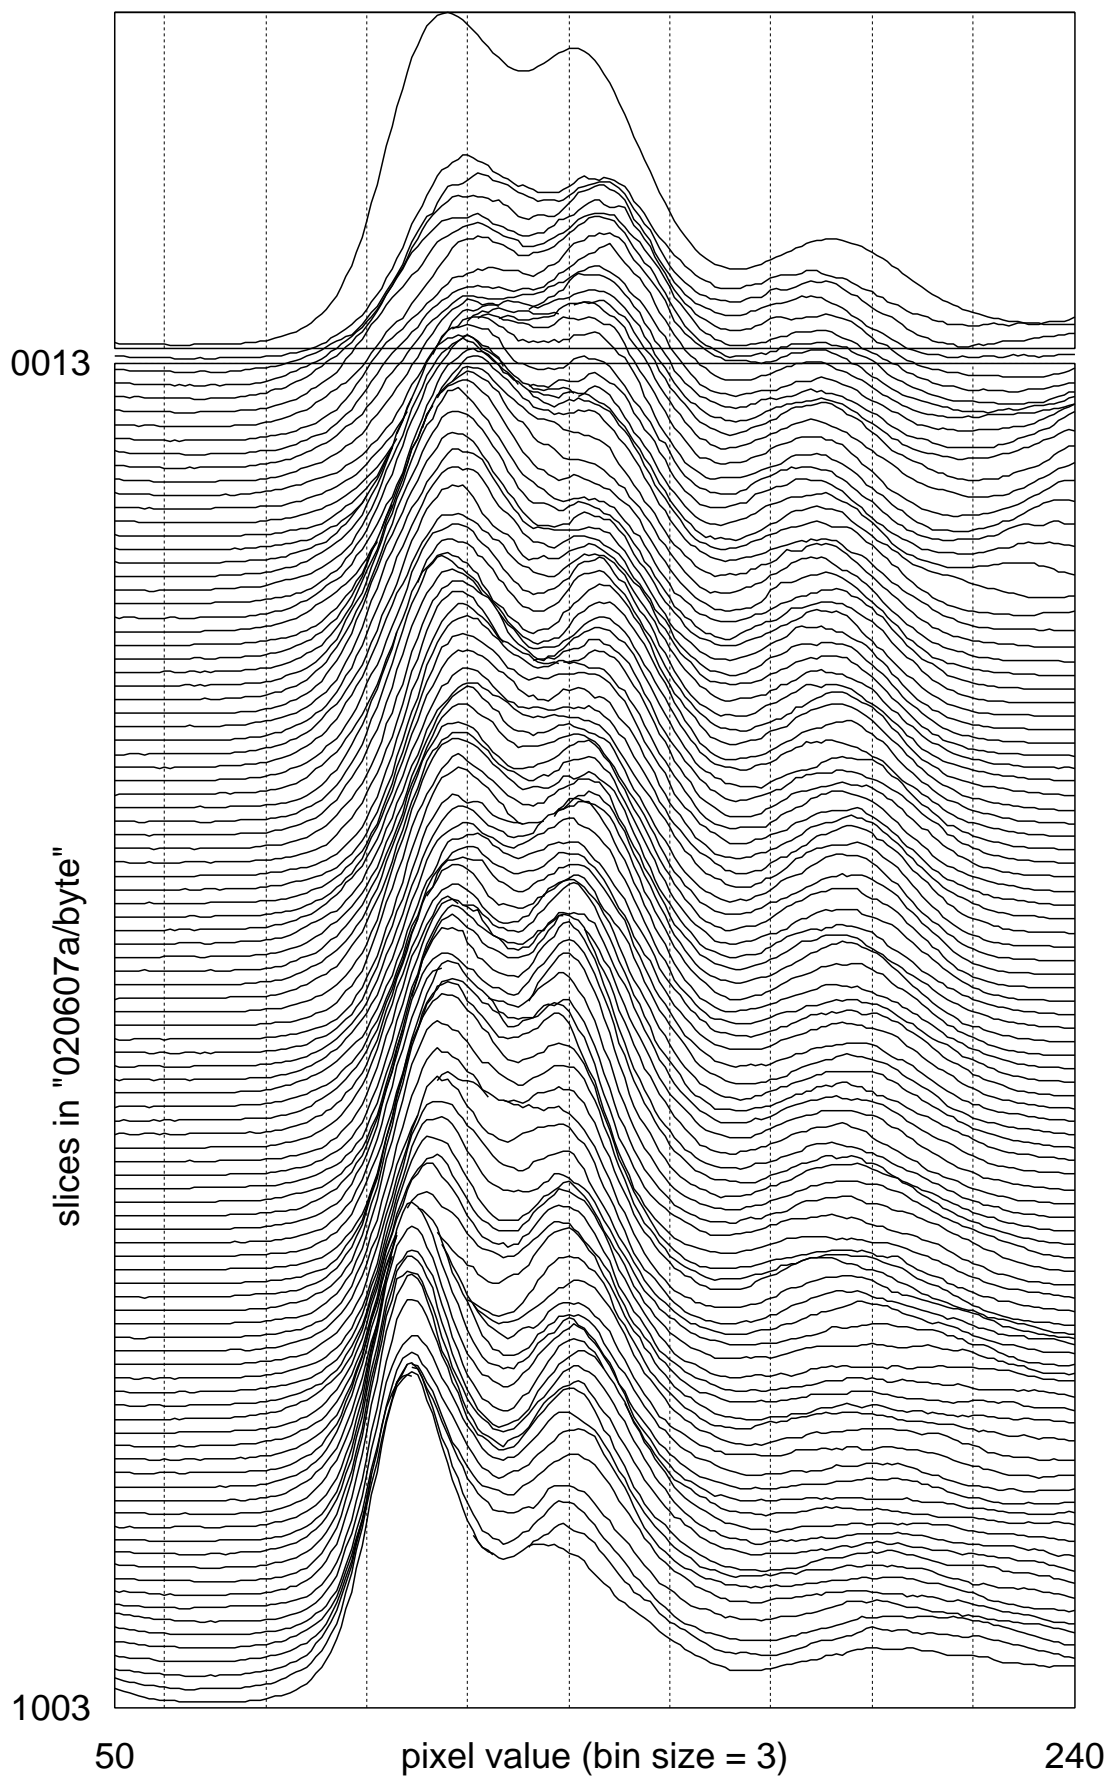

all slice in "020607a/byte" : peak value = 4954493.000000

the highest peak value = 6566.33 / height unit = 6566.33