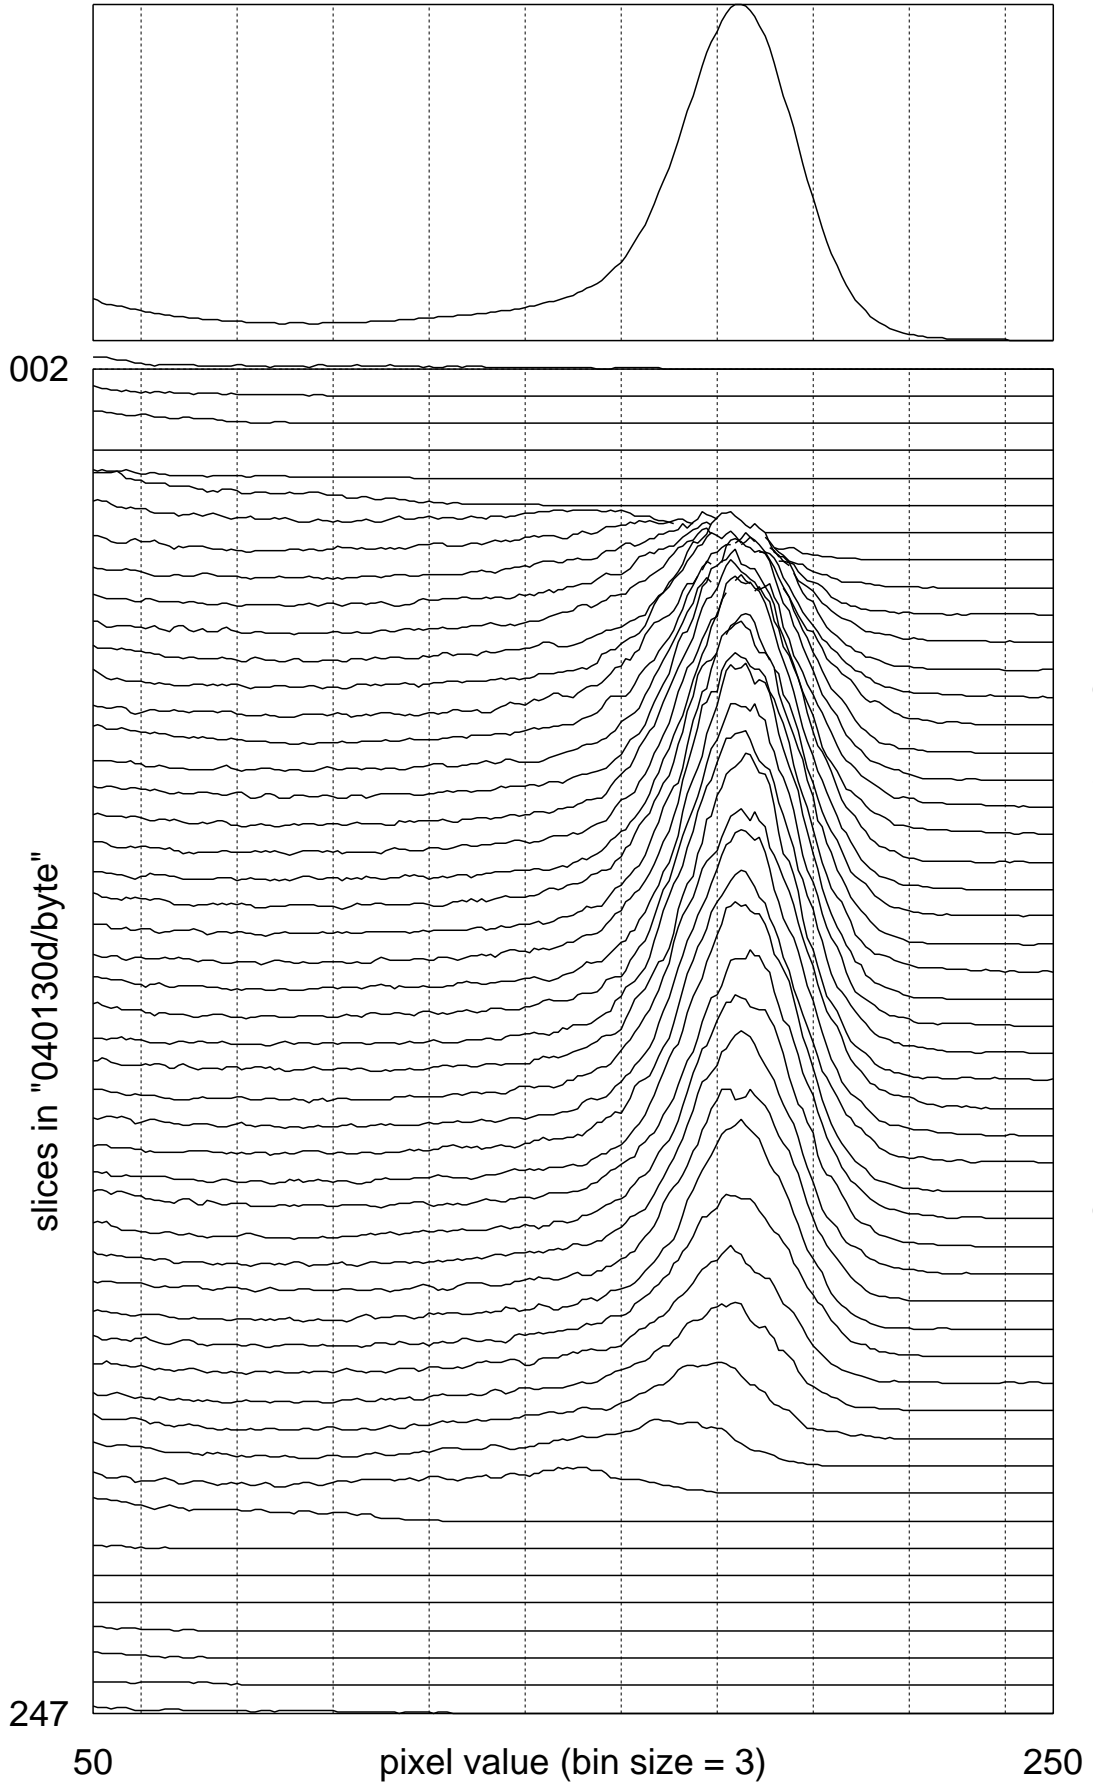

all slice in "040130d/byte" : peak value = 91319.000000

the highest peak value = 829.667 / height unit = 829.667